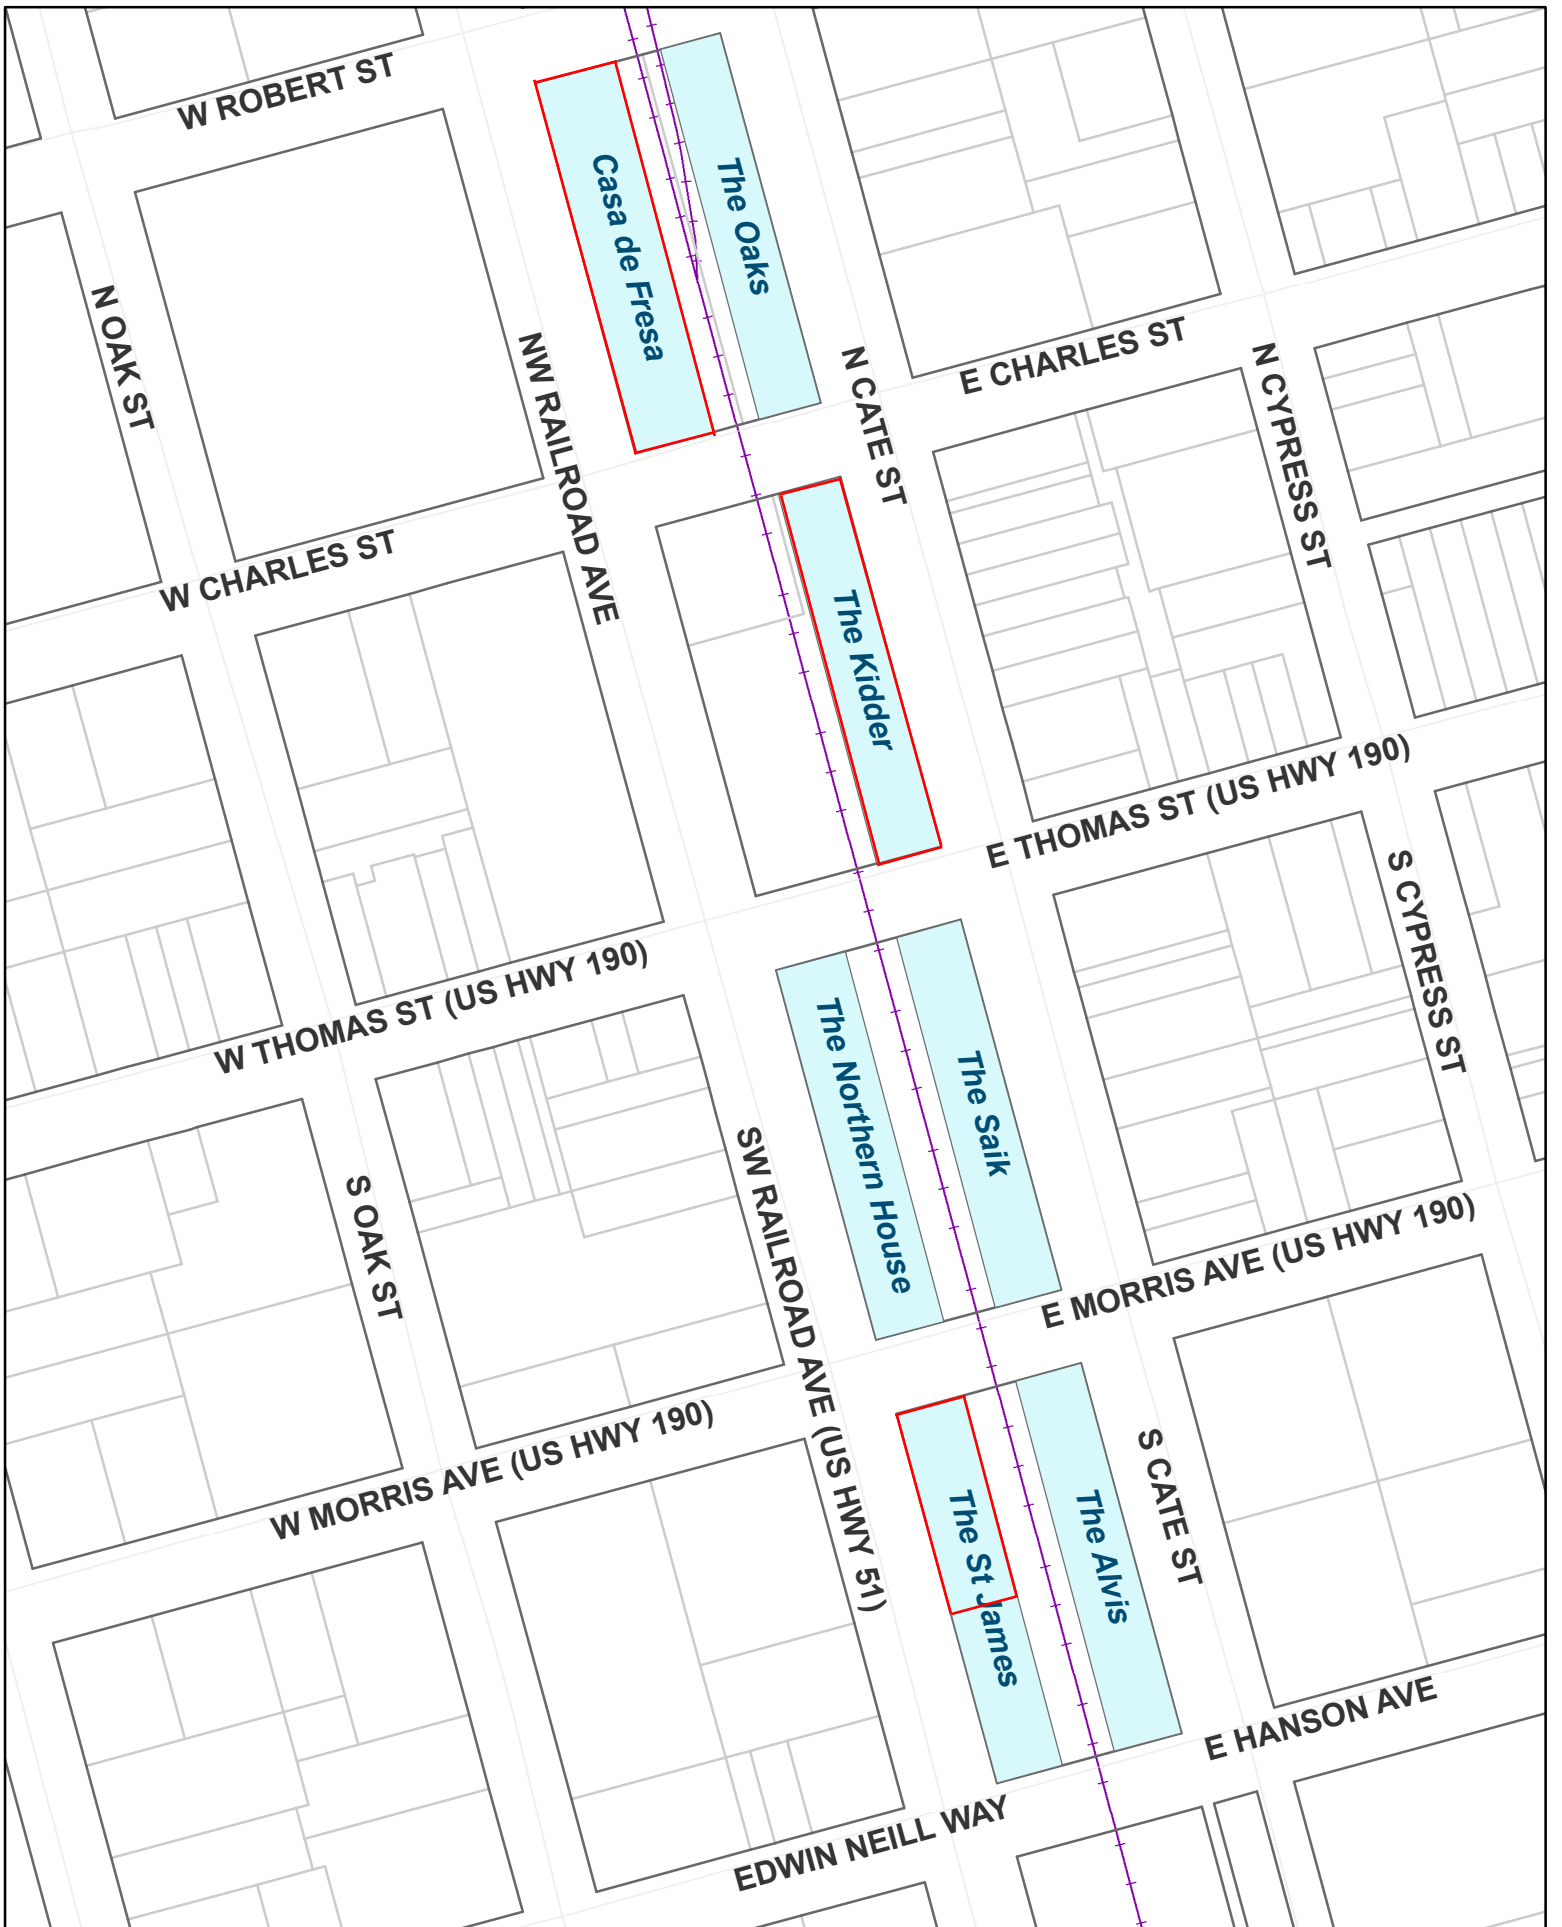

Boundaries for serving and open container HOT August Nights-2016

Legend
 Boundaries

Street Closures for 2016 Hot August Nights

Downtown Parking Malls

Named by Ordinance #10-5188
February 17, 2010

- Parking Mall Closure