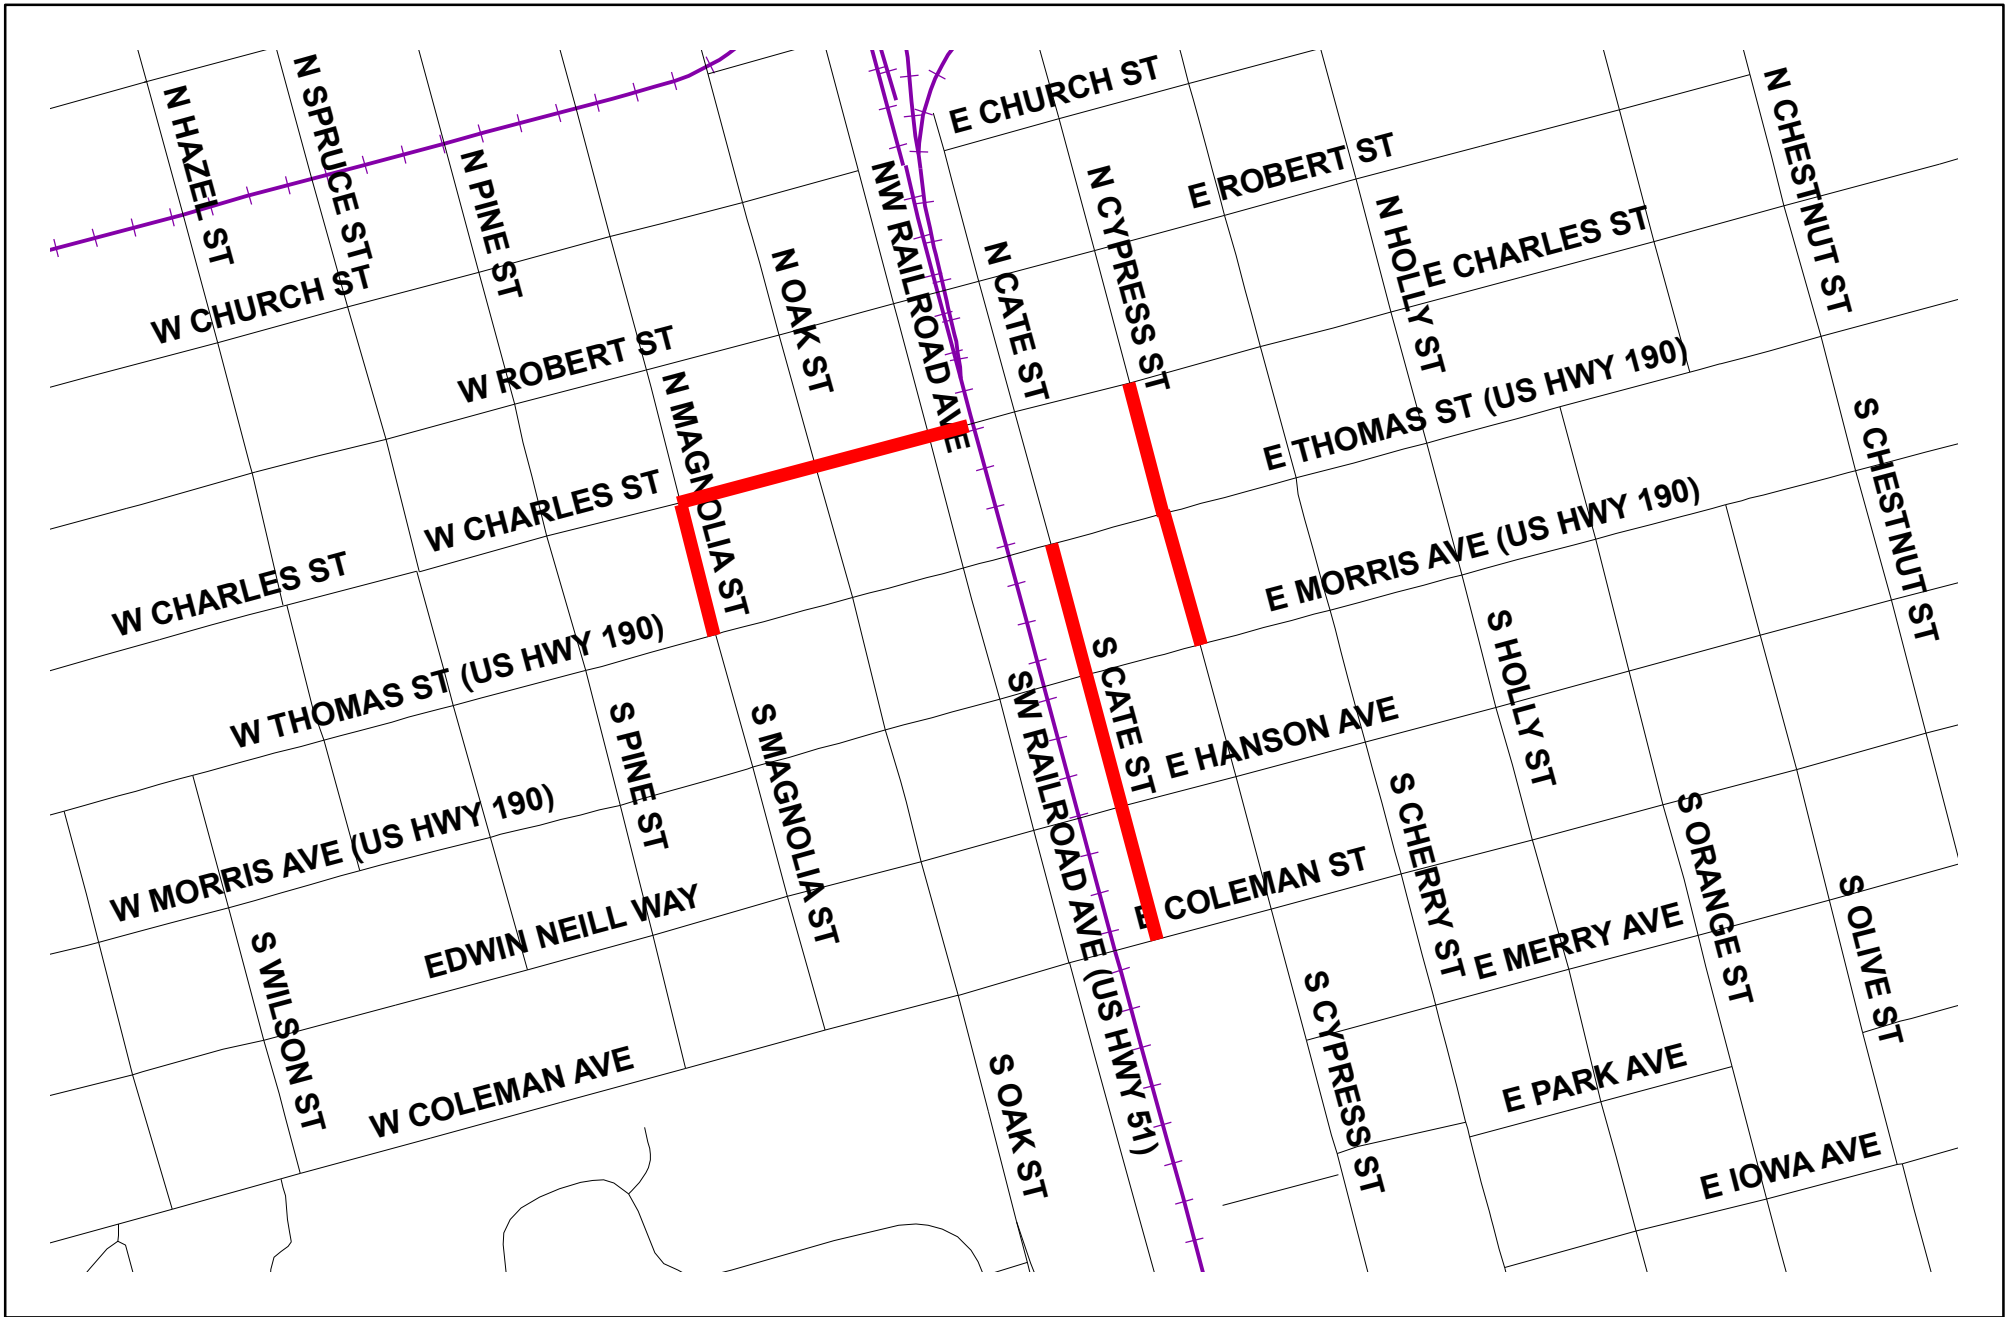

Boundaries for serving and open container HOT August Nights-2016

Legend
 Boundaries

Street Closures for 2016 Hot August Nights

Downtown Parking Malls

Named by Ordinance #10-5188
February 17, 2010

- Parking Mall Closure