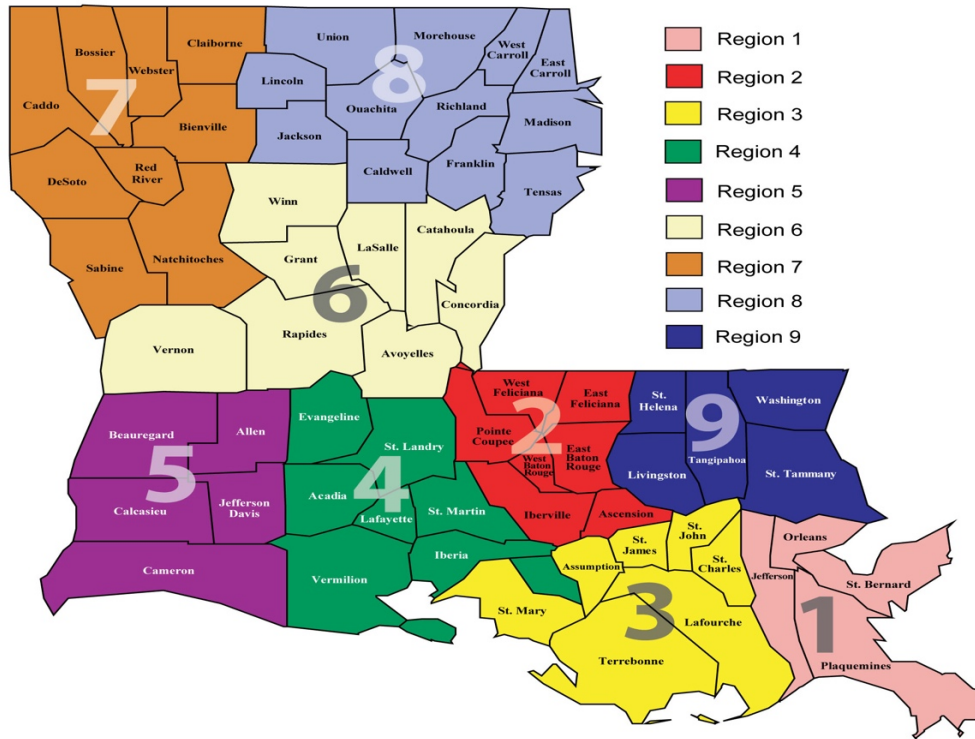

LOUISIANA STATE-LOCAL GOVERNMENT
OPIOID LITIGATION
MEMORANDUM OF UNDERSTANDING

Exhibit B

Parish	Allocation Percentage
Acadia Parish	1.57%
Allen Parish	0.46%
Ascension Parish	2.27%
Assumption Parish	0.37%
Avoyelles Parish	0.84%
Beauregard Parish	0.65%
Bienville Parish	0.20%
Bossier Parish	1.83%
Caddo Parish	4.47%
Calcasieu Parish	4.03%
Caldwell Parish	0.19%
Cameron Parish	0.10%
Catahoula Parish	0.22%
Claiborne Parish	0.28%
Concordia Parish	0.33%
De Soto Parish	0.35%
East Baton Rouge Parish*	9.19%
East Carroll Parish	0.08%
East Feliciana Parish	0.26%
Evangeline Parish	0.79%
Franklin Parish	0.27%
Grant Parish	0.34%
Iberia Parish	1.32%
Iberville Parish	0.70%
Jackson Parish	0.24%
Jefferson Davis Parish	0.69%
Jefferson Parish*	13.17%
Lafayette Parish	5.12%
Lafourche Parish	1.82%
Lasalle Parish	0.35%
Lincoln Parish	0.52%
Livingston Parish	4.97%
Madison Parish	0.12%
Morehouse Parish	0.45%

* Qualified Parish

EXHIBIT B

Lead Parishes

- Region 1. St. Bernard Parish (Orleans Parish and Jefferson Parish are excluded);
- Region 2. Ascension Parish (East Baton Rouge Parish is excluded);
- Region 3. Lafourche Parish;
- Region 4. Lafayette Parish;
- Region 5. Calcasieu Parish;
- Region 6. Rapides Parish;
- Region 7. Caddo Parish;
- Region 8. Ouachita Parish; and
- Region 9. St. Tammany Parish