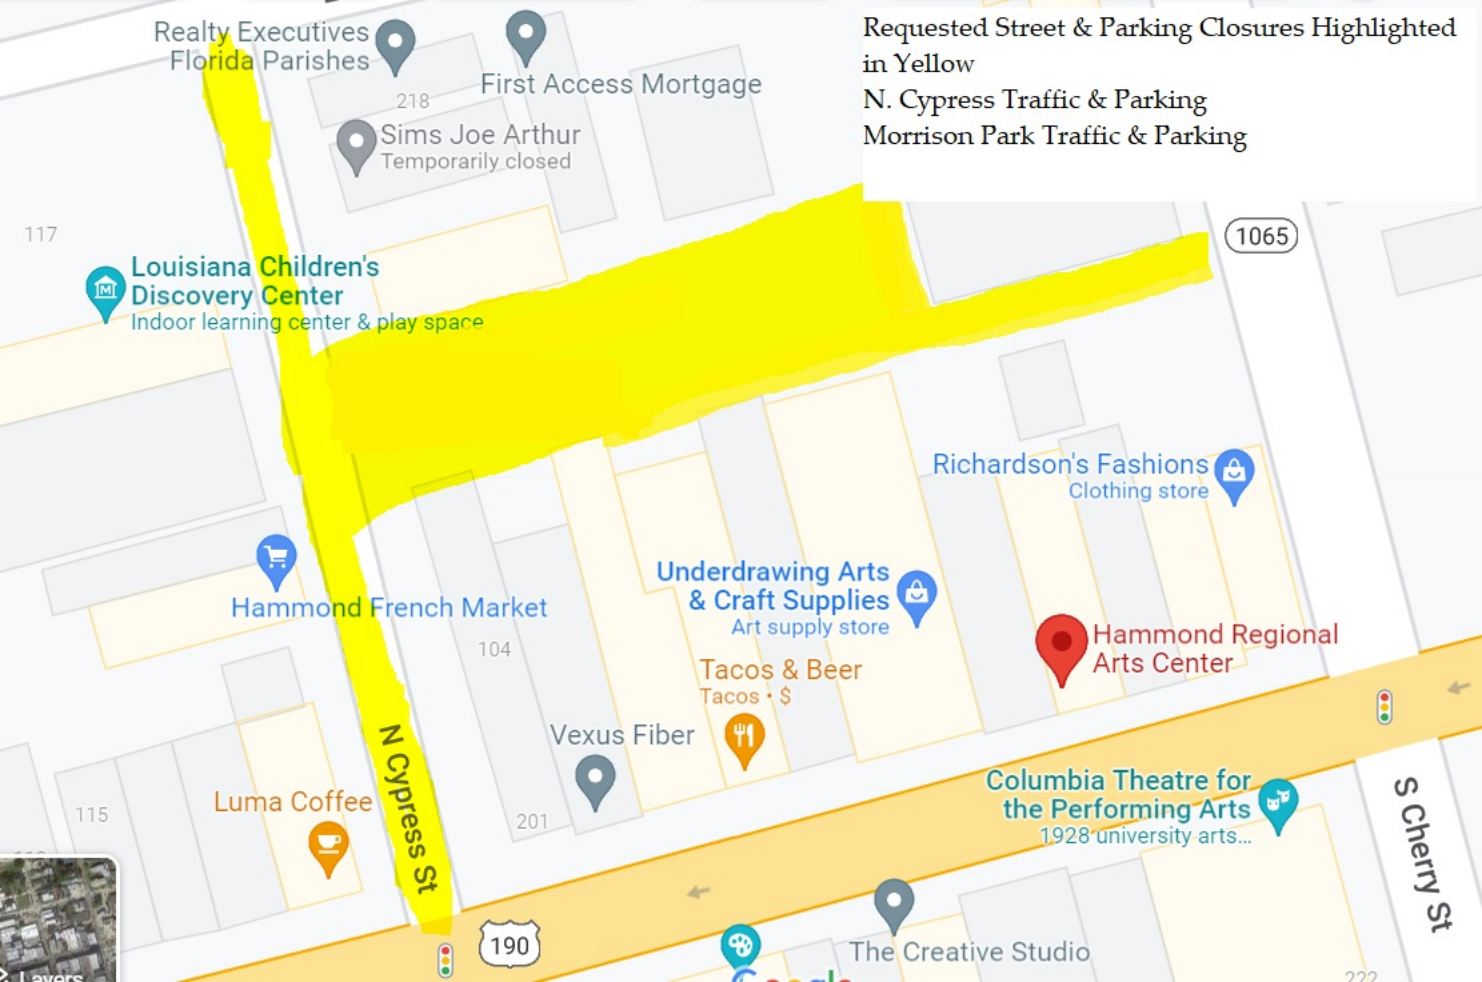

Requested Street & Parking Closures Highlighted in Yellow

N. Cypress Traffic & Parking  
Morrison Park Traffic & Parking

Realty Executives  
Florida Parishes

First Access Mortgage

218

Sims Joe Arthur  
Temporarily closed

117

Louisiana Children's  
Discovery Center  
Indoor learning center & play space

1065

Hammond French Market

Richardson's Fashions  
Clothing store

Underdrawing Arts  
& Craft Supplies  
Art supply store

Tacos & Beer  
Tacos • \$