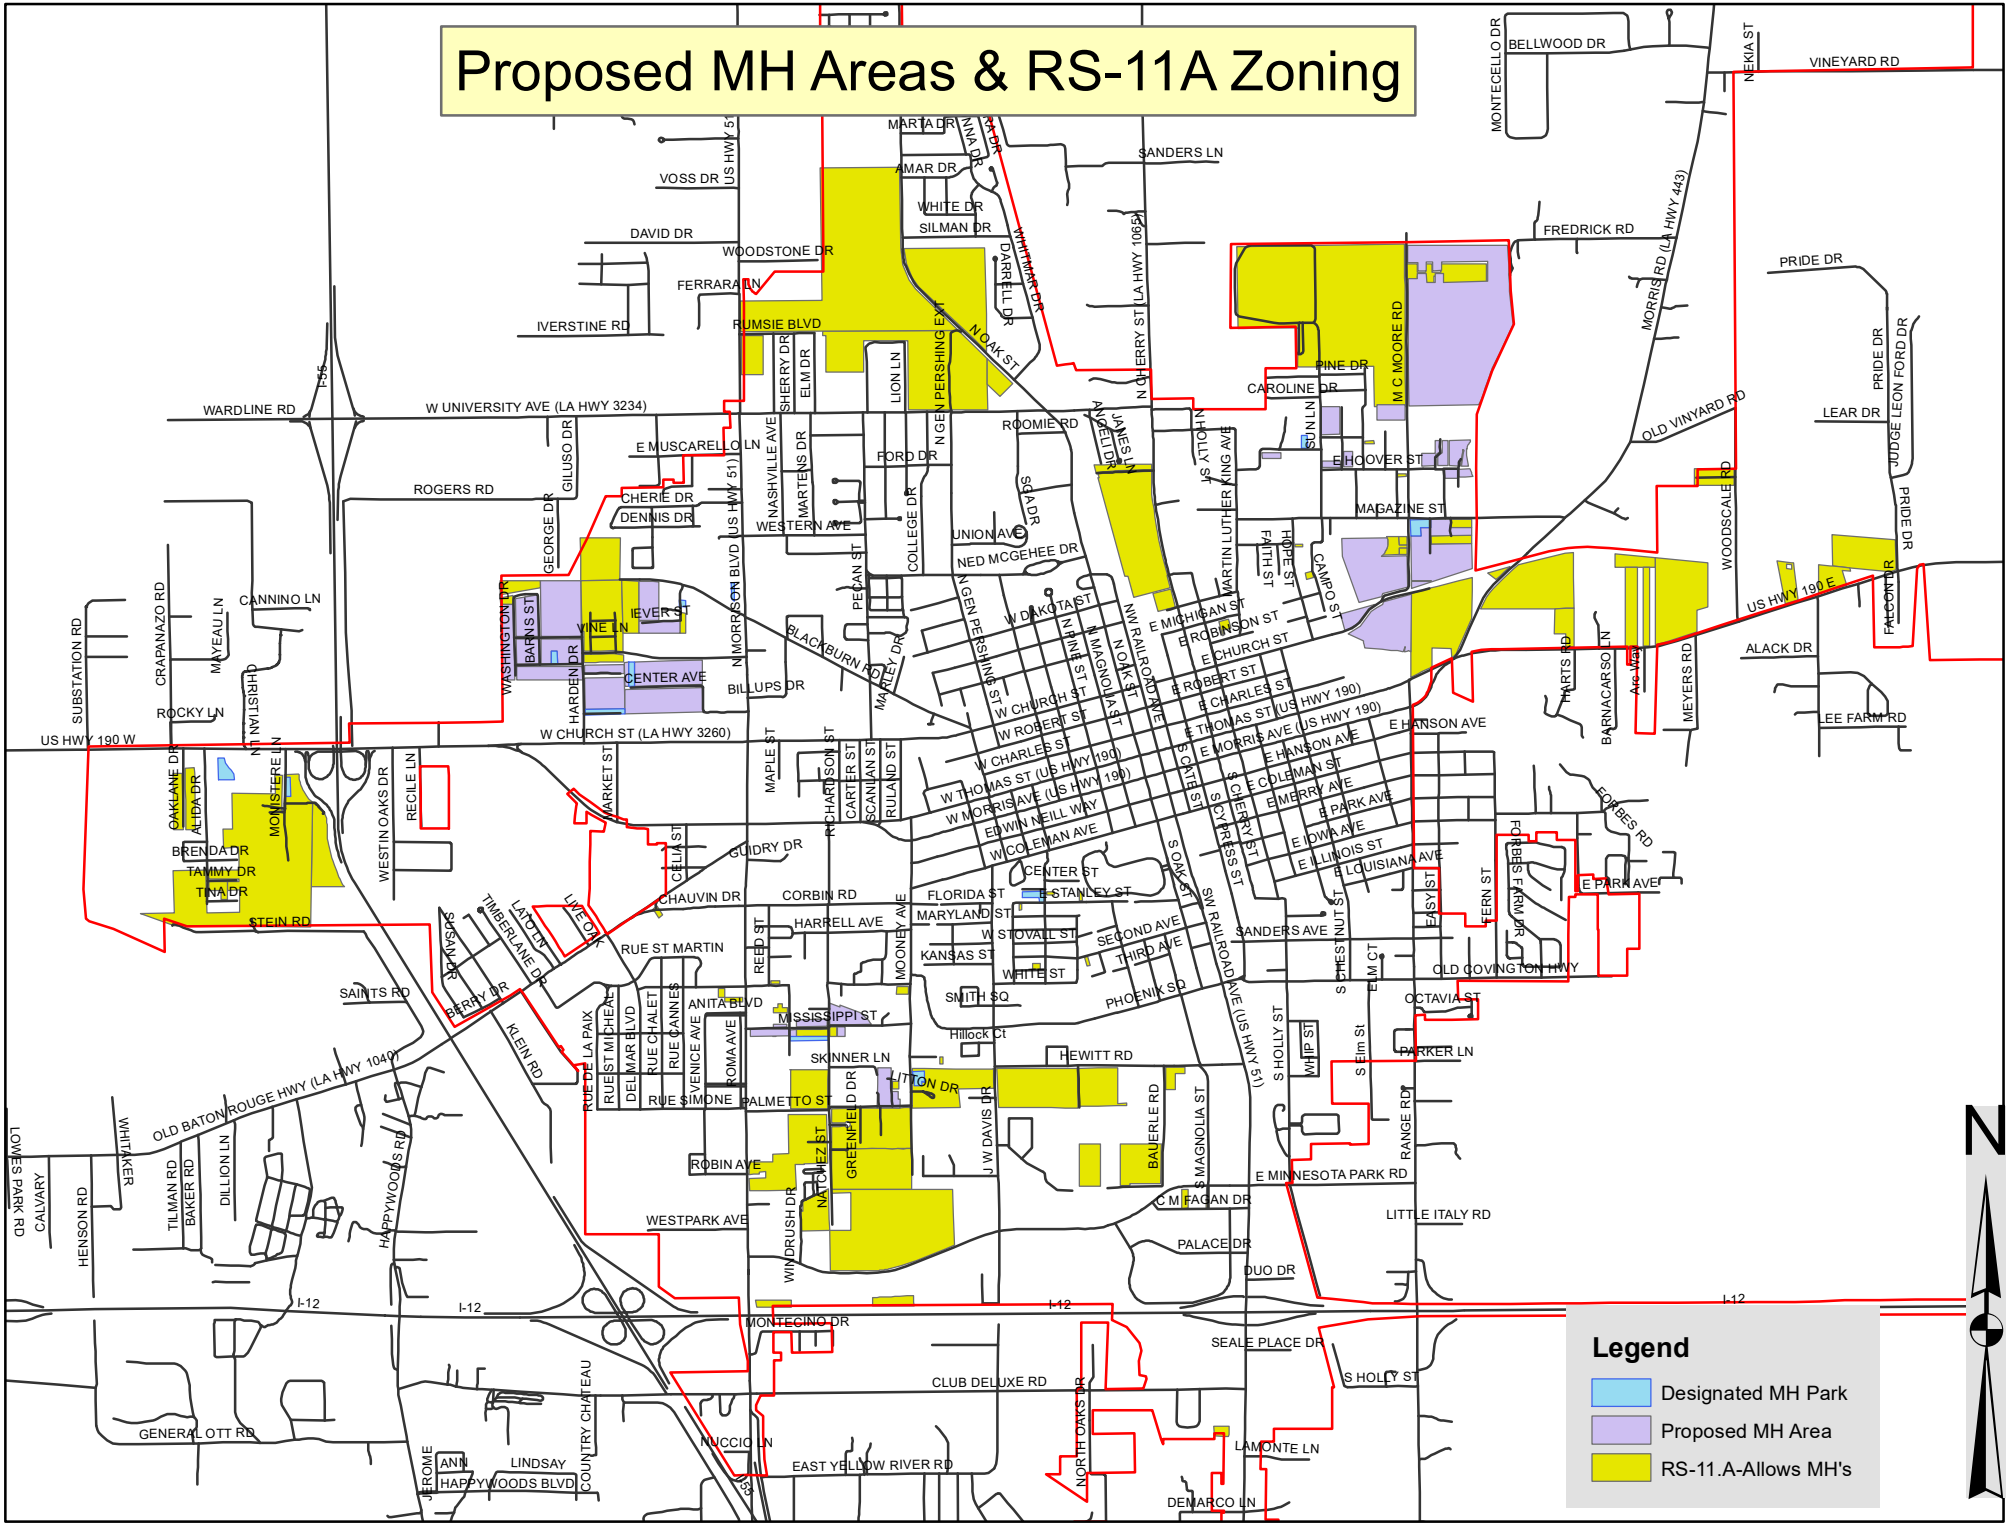

# Proposed MH Areas & RS-11A Zoning

## Legend

- Designated MH Park
- Proposed MH Area
- RS-11.A-Allows MH's