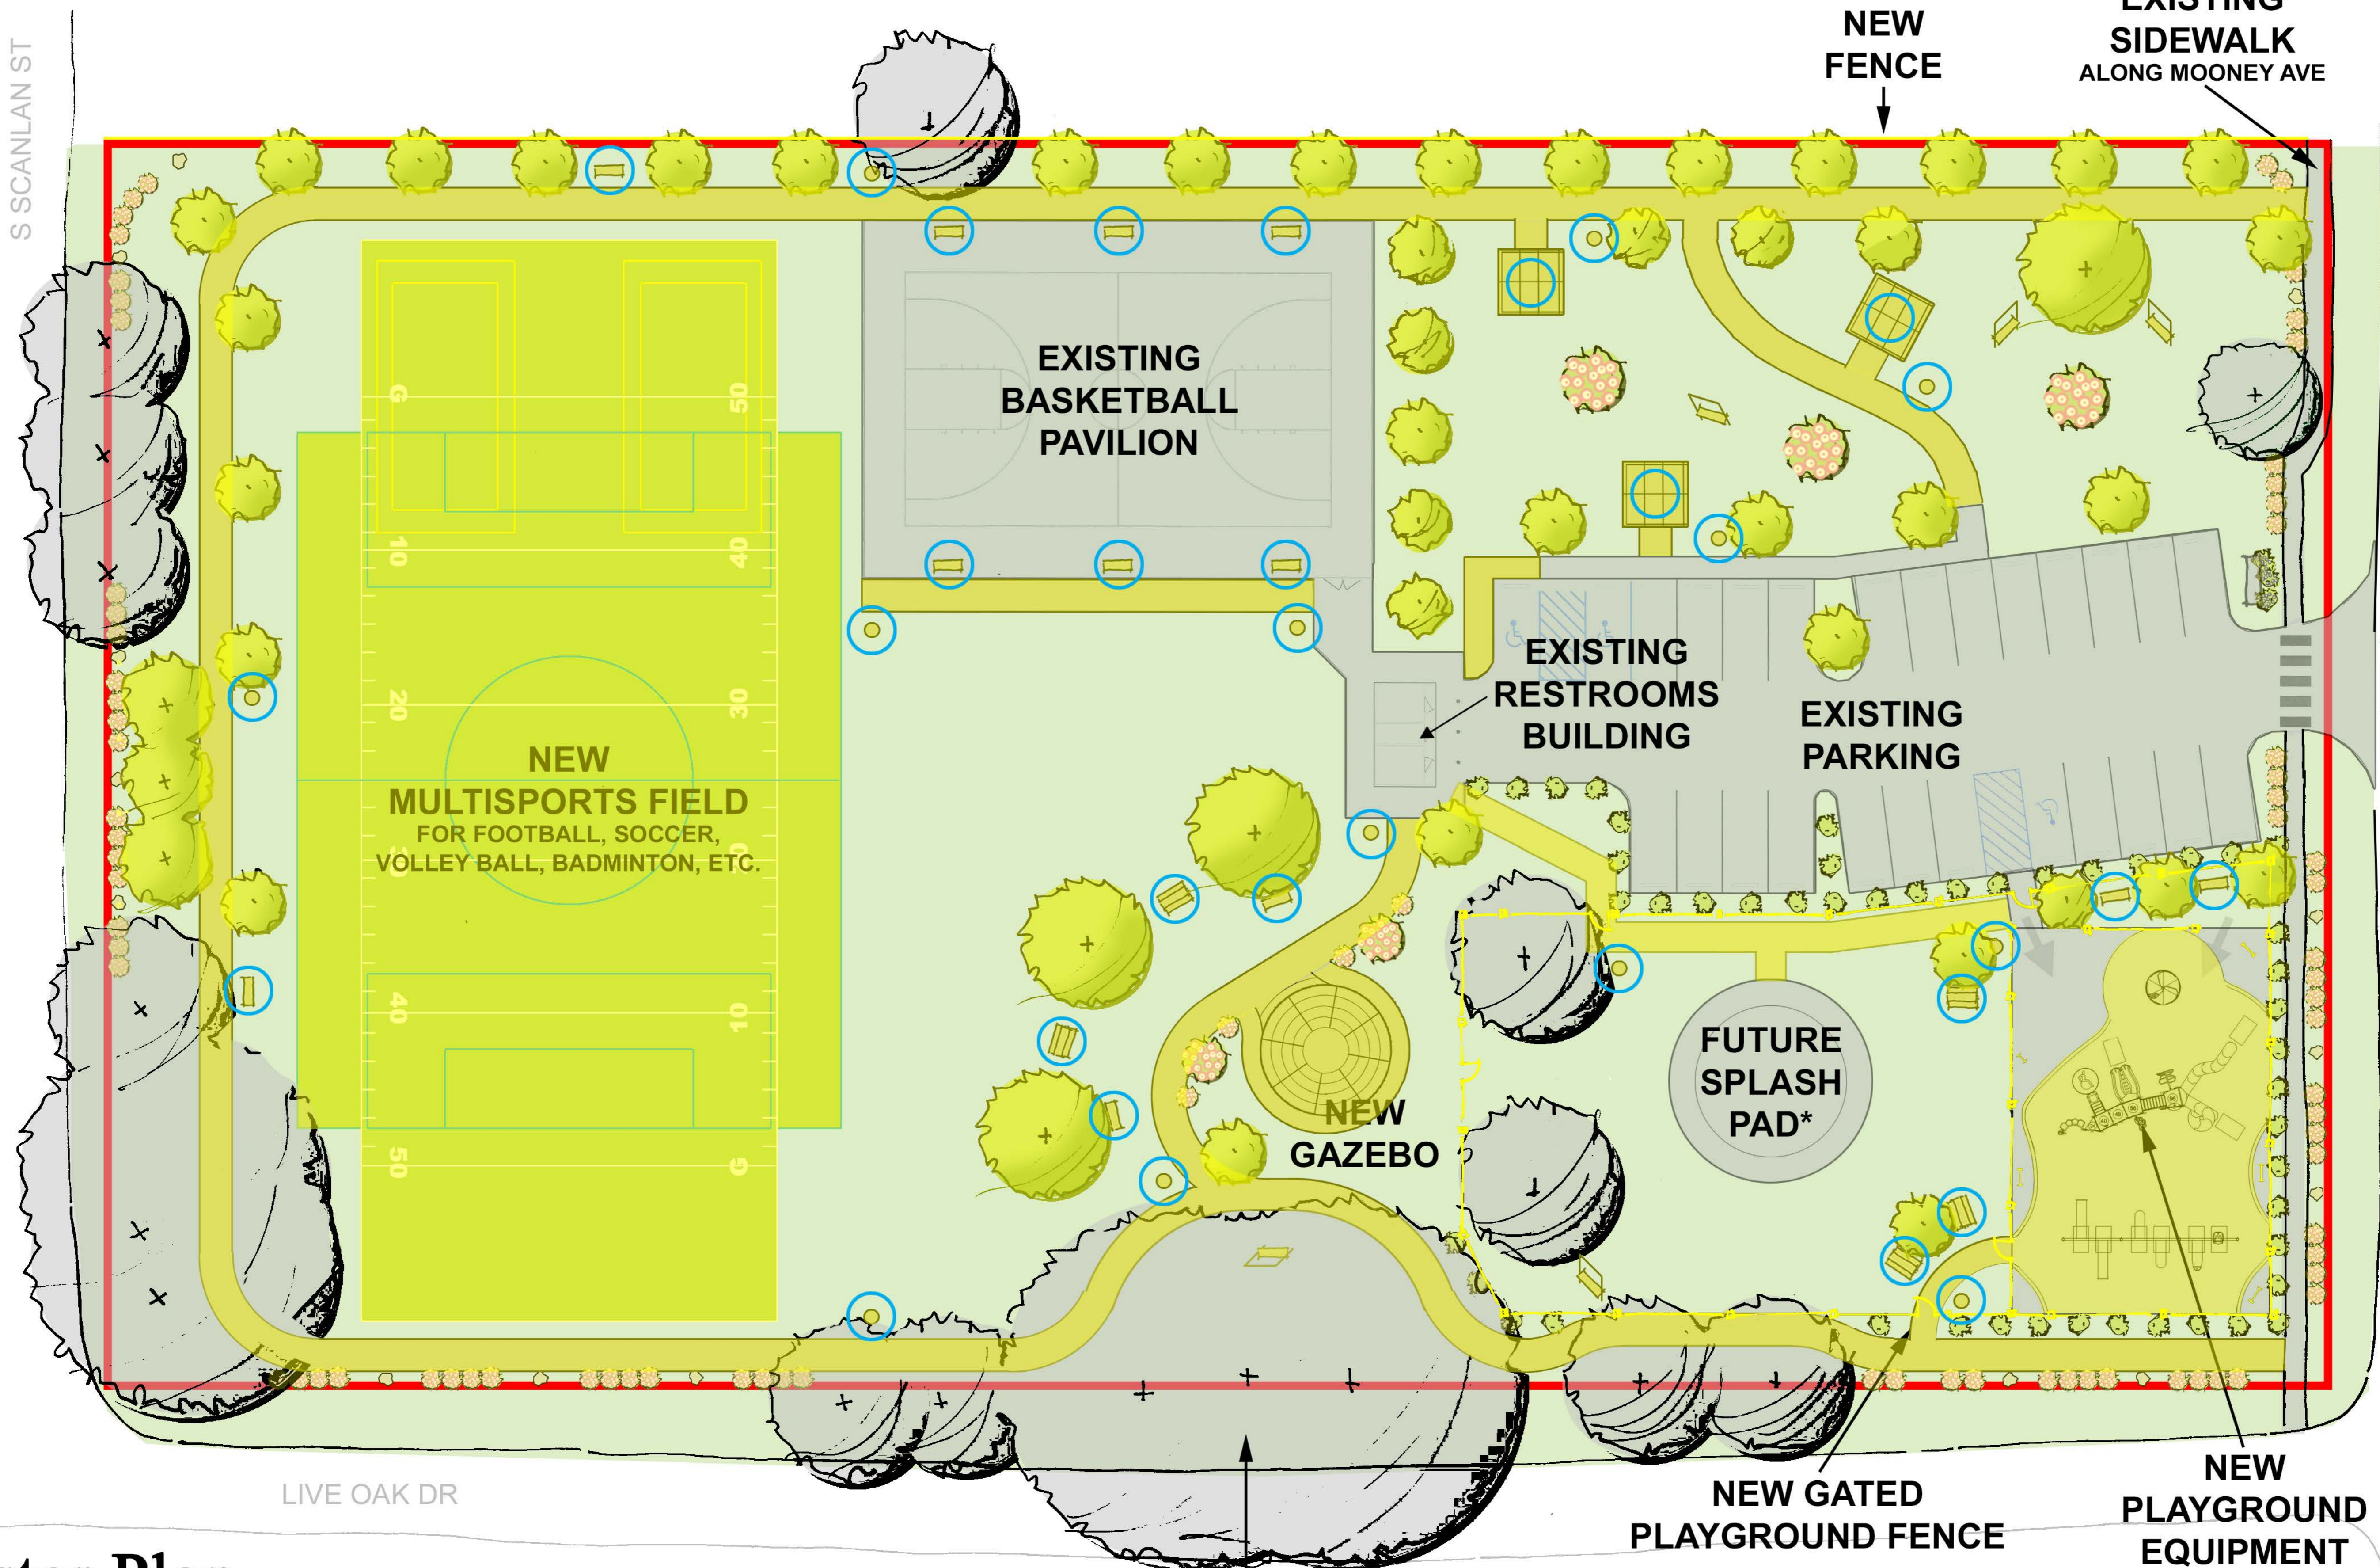

LEGEND
NEW FACILITIES

-  Walking Trail & Connecting Sidewalk
-  Picnic Pavilion
-  Exercise Station
-  Bench Swing
-  Bench
-  Picnic Table
-  Trash Can
-  Activity Panel
-  Large Tree
e.g. Live Oak, Red Oak, Nutall Oak
-  Medium Tree
e.g. Red Maple
-  Small Tree
e.g. Cleveland Select, Japanese Magnolia, Gem Magnolia, Crepe Myrtle
-  Boulder
-  Large Azalea
-  Medium Azalea
-  Small Azalea
-  Small Bush
e.g. Nandina
-  Landscaping
e.g. Vincas, Snapdragons, Aztec Grasses
-  6(f) Boundry
-  LWCF Scope
-  Planned with City Funds

Master Plan

Mooney Avenue Park Improvements, Phase II
 Updated June 9, 2023 by
 City of Hammond, Tangipahoa, Louisiana

PHOENIX SQ

MOONEY AVE *