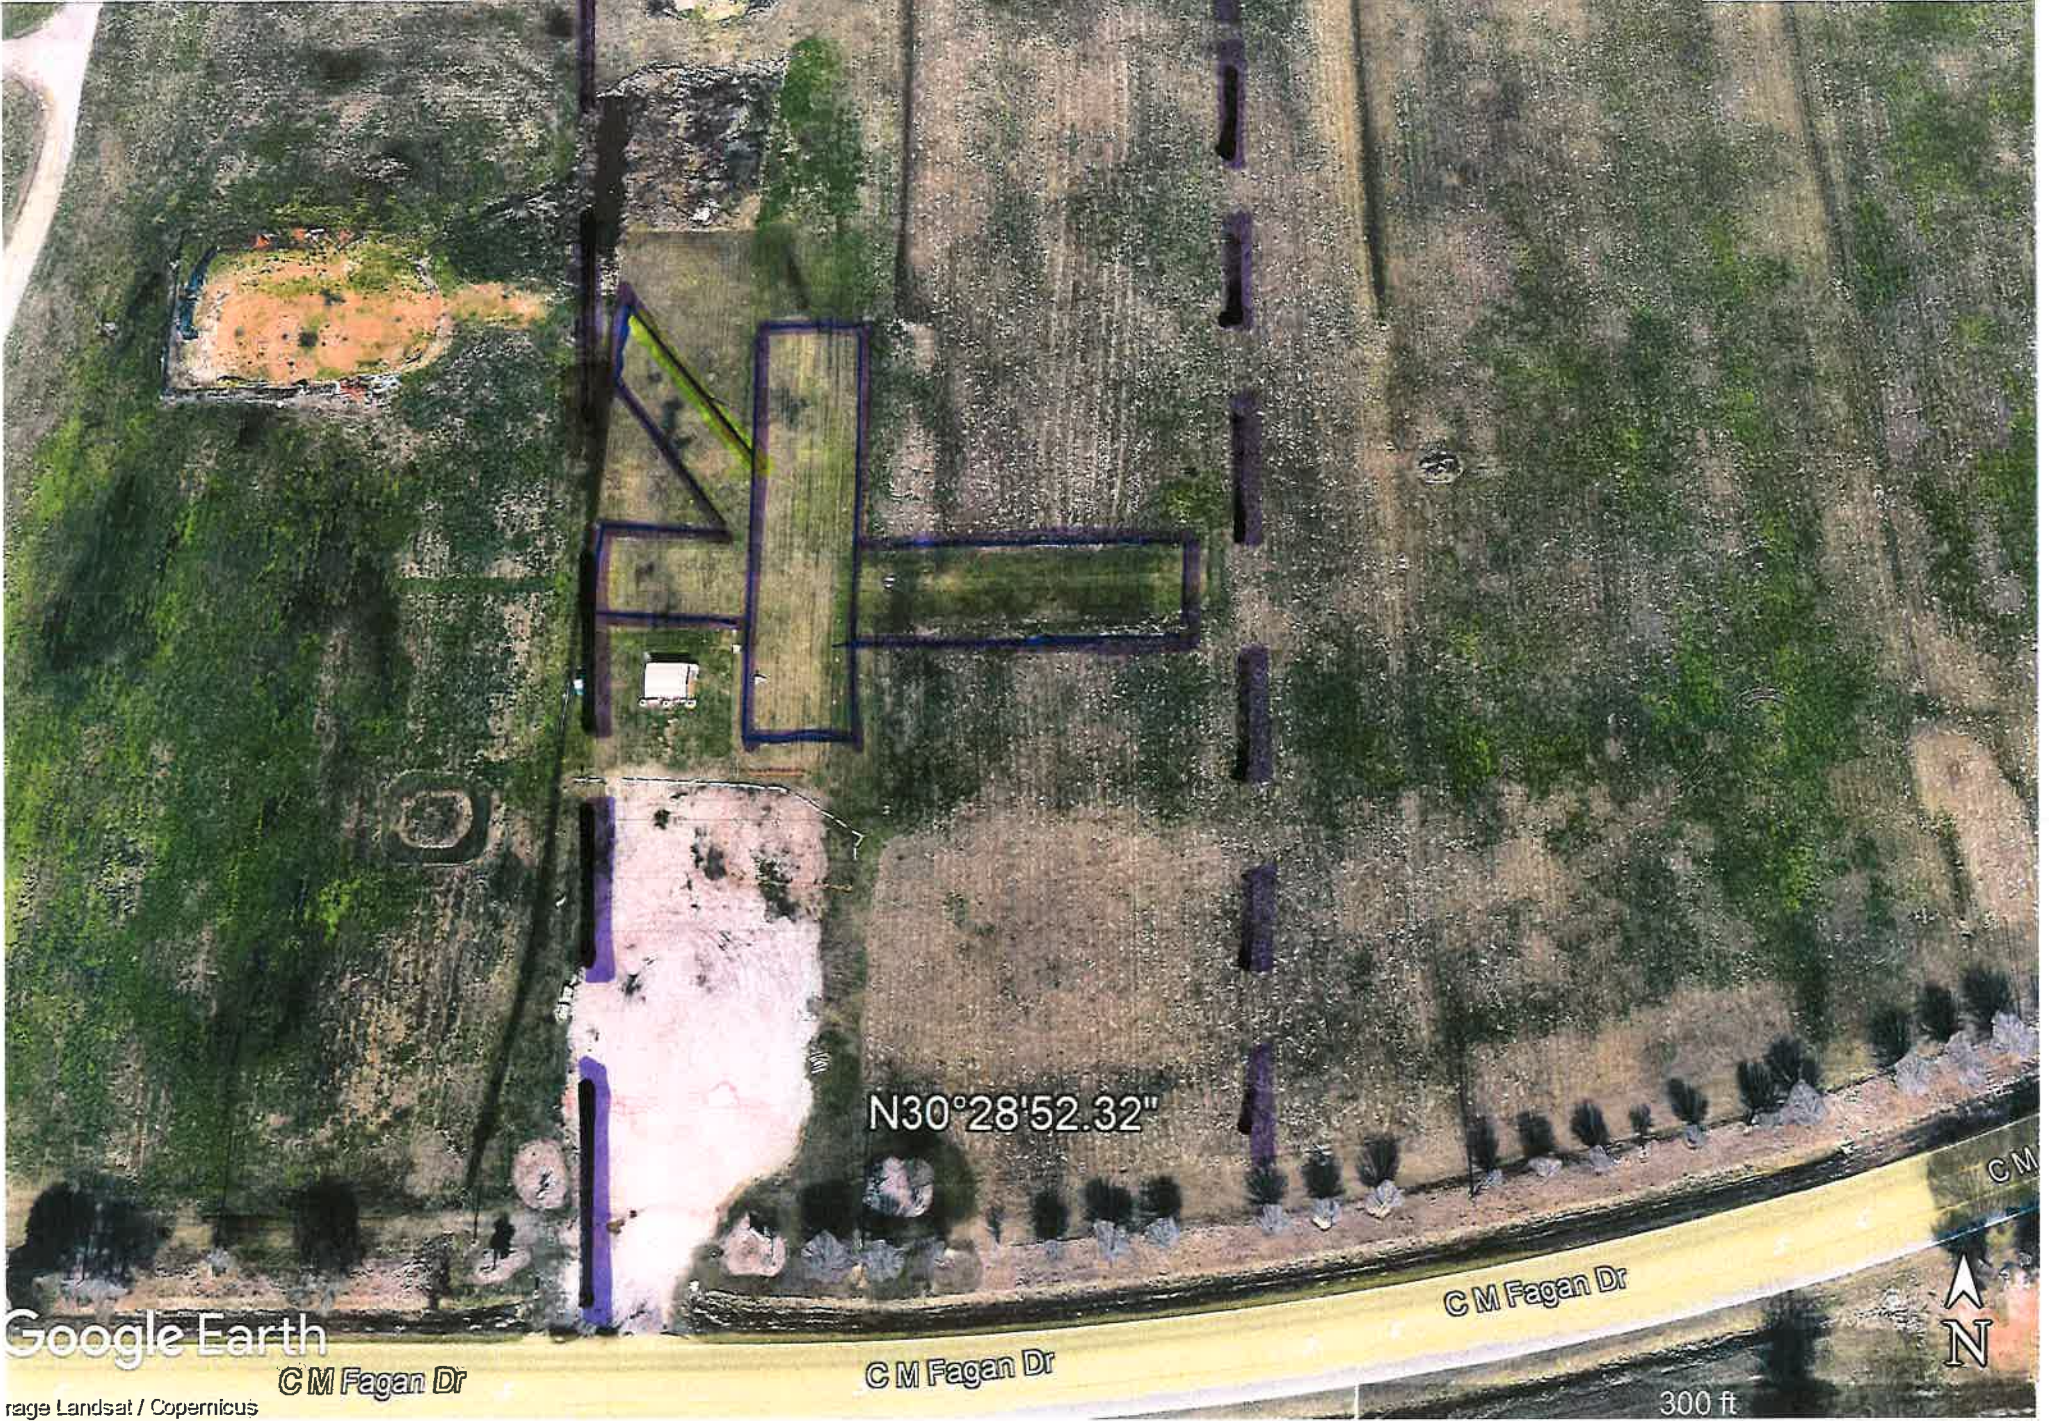

# Untitled Map

RADIO CONTROL AIRFIELD  
C M Fagan Drive  
Tower Designation "Fagan One"  
NASA AstroCamp Operations Center

### Legend

- Feature 1
- Feature 2
- Feature 3
- Low Road Brewing
- Untitled Polygon

Young's Notary Services

Windrush Trace Apartments

McKaskie Dr

terce St

C M Fagan Dr

Royal Pets Grooming Spa

## Legend

Untitled Polygon

Google Earth

Image Landsat / Copernicus

C M Fagan Dr

C M Fagan Dr

C M Fagan Dr

300 ft

N30°28'52.32"